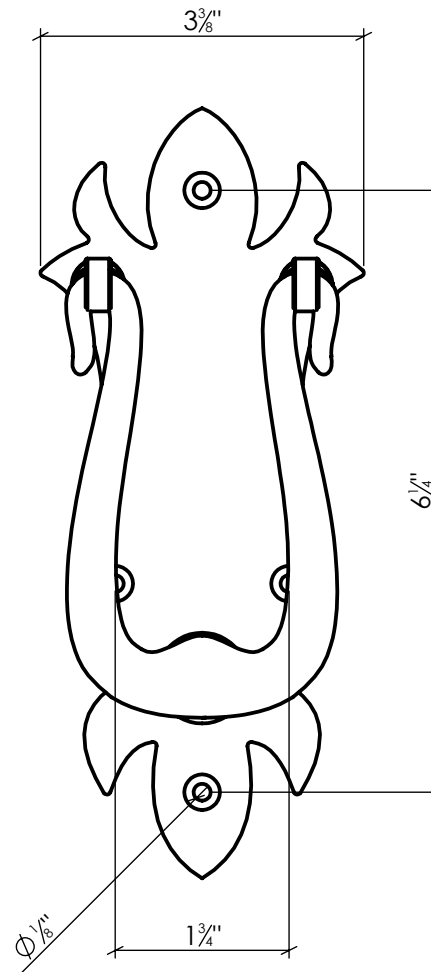

# AL37320

Swing Door Knocker - Surface Mount  
Cast Aluminum, Black Powder Coated

Info@LynnCove.com

(800) 975-7089

SCALE: 1:2

Do not scale drawing. All dimensions are nominal (+/- 1/8") and for reference only. Specifications and dimensions are subject to change without notice. 11/29/2016