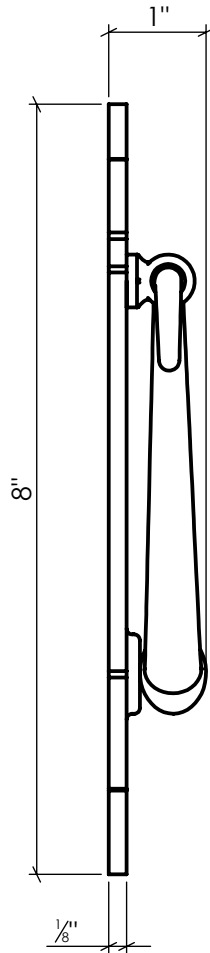

# AL37320

Swing Door Knocker - Surface Mount  
Cast Aluminum, Black Powder Coated

Info@LynnCove.com

(800) 975-7089

SCALE: 1:2

Do not scale drawing. All dimensions are nominal (+/- 1/8") and for reference only. Specifications and dimensions are subject to change without notice. 11/29/2016

Sold As Shown