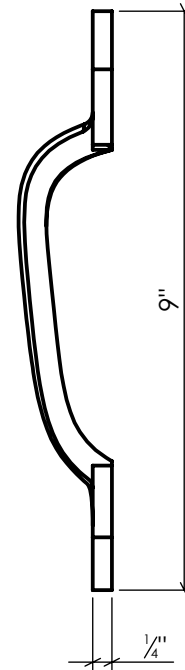

# ALFDL1

English Tudor Pull Handle  
Cast Aluminum, Smooth, Black Powder Coated

Info@LynnCove.com

(800) 975-7089

SCALE: 1:3

Do not scale drawing. All dimensions are nominal (+/- 1/8") and for reference only. Specifications and dimensions are subject to change without notice. 11/29/2016

SCALE 1:4  
Sold As Shown