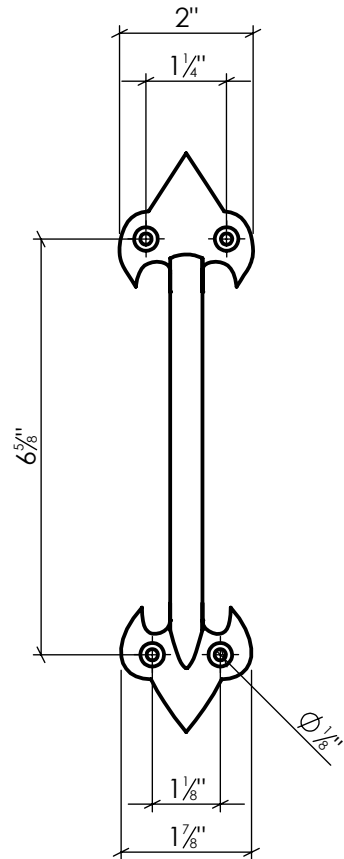

# ALFDL1

English Tudor Pull Handle  
Cast Aluminum, Smooth, Black Powder Coated

Info@LynnCove.com

(800) 975-7089

SCALE: 1:3

Do not scale drawing. All dimensions are nominal (+/- 1/8") and for reference only. Specifications and dimensions are subject to change without notice. 11/29/2016

SCALE 1:4  
Sold As Shown