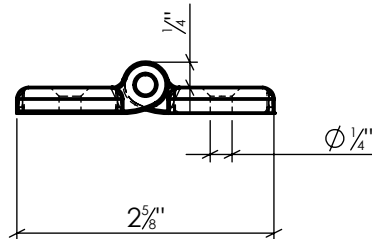

LYNN COVE

ALFHH

"H" Hinge - Fixed Pin
Cast Aluminum, Smooth, Black Powder Coated

Info@LynnCove.com

(800) 975-7089

SCALE: 1:2

Do not scale drawing. All dimensions are nominal (+/- 1/8") and for reference only. Specifications and dimensions are subject to change without notice. 11/29/2016