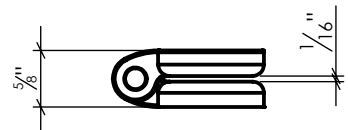

LYNN COVE

ALFHH

"H" Hinge - Fixed Pin
Cast Aluminum, Smooth, Black Powder Coated

Info@LynnCove.com

(800) 975-7089

SCALE: 1:2

Do not scale drawing. All dimensions are nominal (+/- 1/8") and for reference only. Specifications and dimensions are subject to change without notice. 11/29/2016