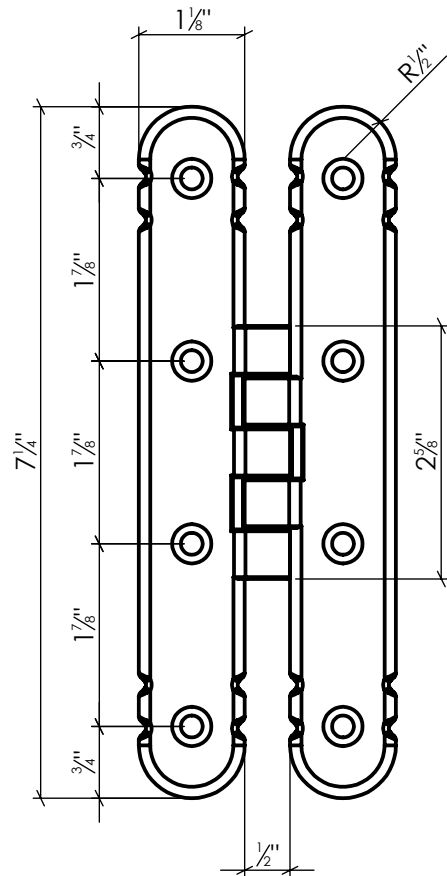

LYNN COVE

ALFHH

"H" Hinge - Fixed Pin
Cast Aluminum, Smooth, Black Powder Coated

Info@LynnCove.com

(800) 975-7089

SCALE: 1:2

Do not scale drawing. All dimensions are nominal (+/- 1/8") and for reference only. Specifications and dimensions are subject to change without notice. 11/29/2016