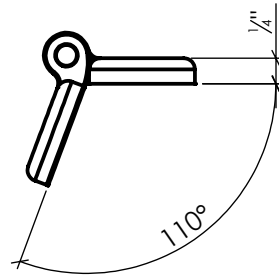

LYNN COVE

ALFHH

"H" Hinge - Fixed Pin
Cast Aluminum, Smooth, Black Powder Coated

Info@LynnCove.com

(800) 975-7089

SCALE: 1:2

Do not scale drawing. All dimensions are nominal (+/- 1/8") and for reference only. Specifications and dimensions are subject to change without notice. 11/29/2016