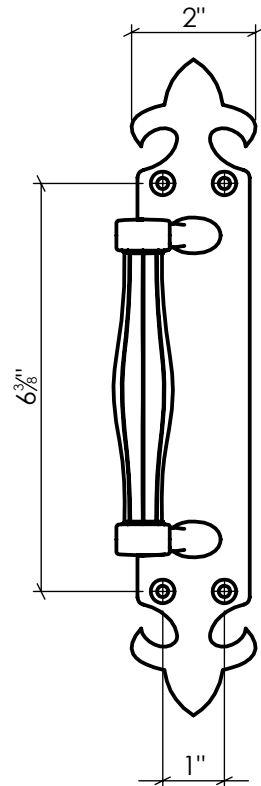

LYNN COVE

Info@LynnCove.com

(800) 975-7089

SCALE: 1:3

Do not scale drawing. All dimensions are nominal (+/- 1/8") and for reference only. Specifications and dimensions are subject to change without notice. 11/29/2016

ALGH223

French Pull Handle - Reversible
Cast Aluminum, Textured, Black Powder Coated

SCALE 1:2
Sold As Shown