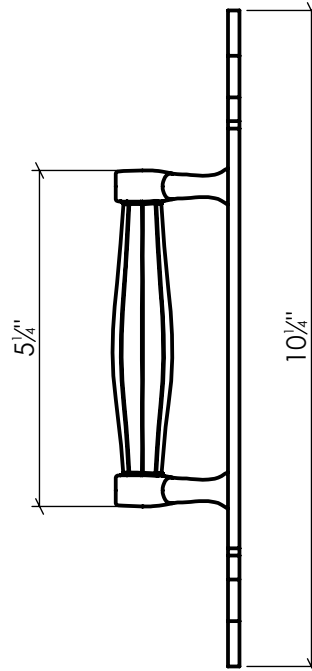

LYNN COVE

Info@LynnCove.com

(800) 975-7089

SCALE: 1:3

Do not scale drawing. All dimensions are nominal (+/- 1/8") and for reference only. Specifications and dimensions are subject to change without notice. 11/29/2016

ALGH223

French Pull Handle - Reversible
Cast Aluminum, Textured, Black Powder Coated

SCALE 1:2
Sold As Shown