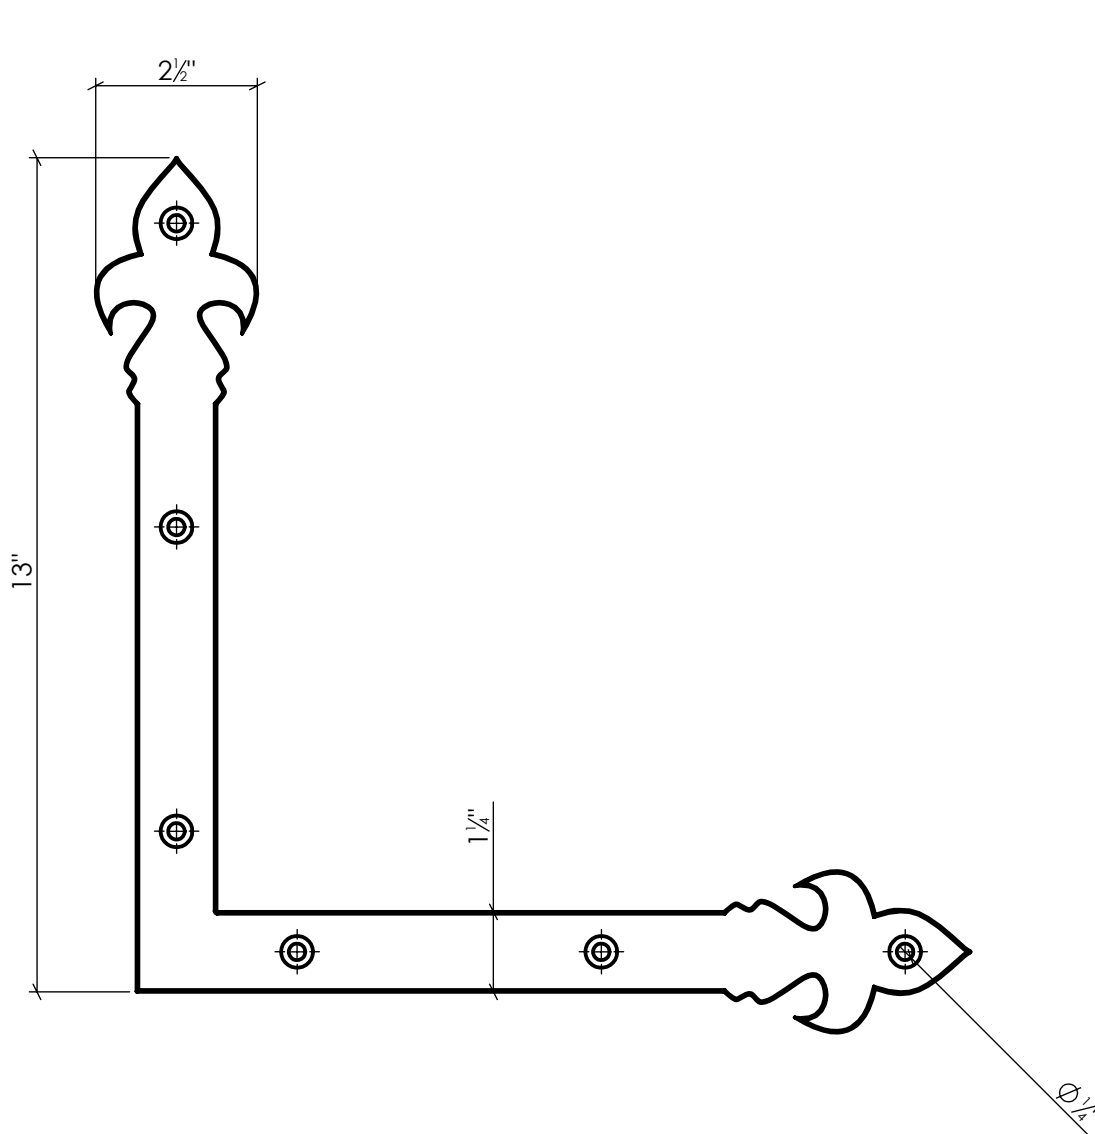

LYNN COVE

ALHF19912

"L" Hinge Front 13"
Cast Aluminum, Black Powder Coated

Info@LynnCove.com

(800) 975-7089

SCALE: 1:3

Do not scale drawing. All dimensions are nominal (+/- 1/8") and for reference only. Specifications and dimensions are subject to change without notice. 11/29/2016

SCALE 1:6
Sold As Shown