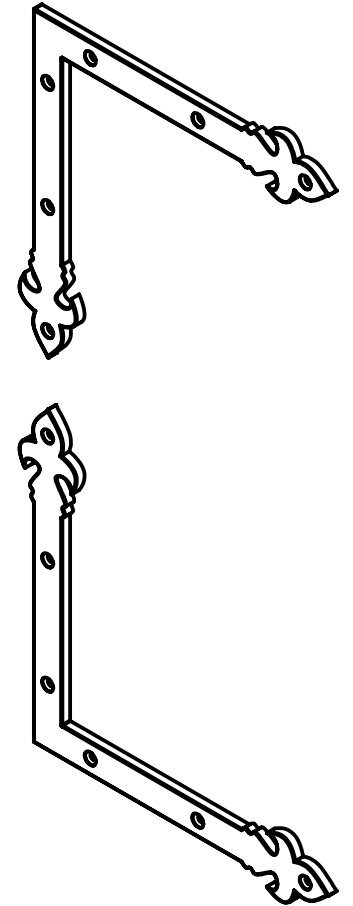

LYNN COVE

ALHF19912

"L" Hinge Front 13"
Cast Aluminum, Black Powder Coated

Info@LynnCove.com

(800) 975-7089

SCALE: 1:3

Do not scale drawing. All dimensions are nominal (+/- 1/8") and for reference only. Specifications and dimensions are subject to change without notice. 11/29/2016

SCALE 1:6
Sold As Shown