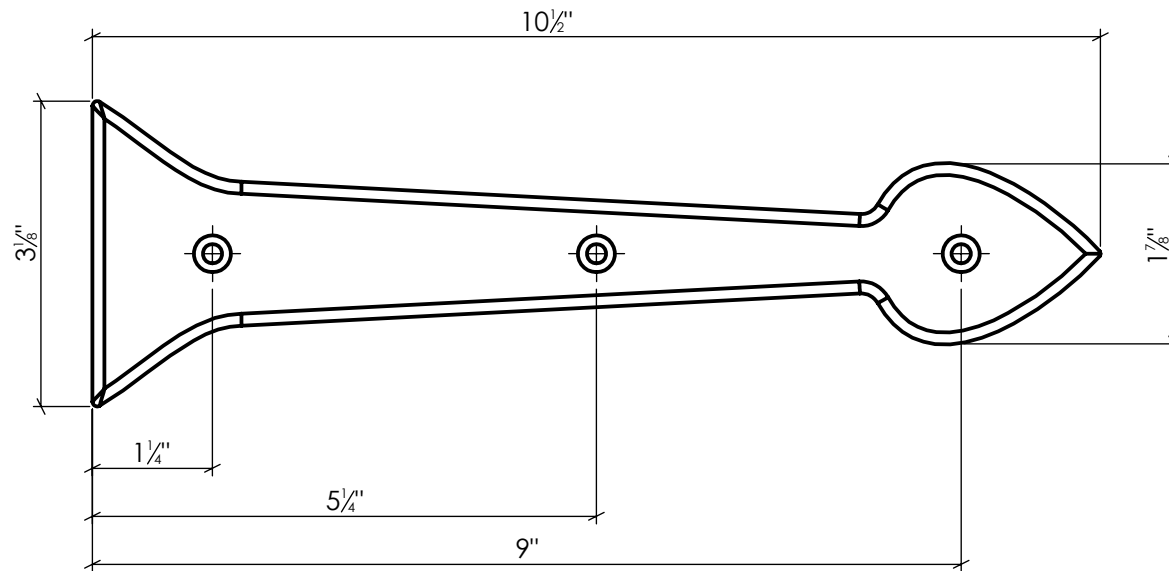

LYNN COVE

ALHF37005

Aspen Style Hinge Front 11"
Cast Aluminum, Textured, Black Powder Coated

Info@LynnCove.com

(800) 975-7089

SCALE: 1:2

Do not scale drawing. All dimensions are nominal (+/- 1/8") and for reference only. Specifications and dimensions are subject to change without notice. 11/29/2016

Sold As Shown
SCALE 1 : 4