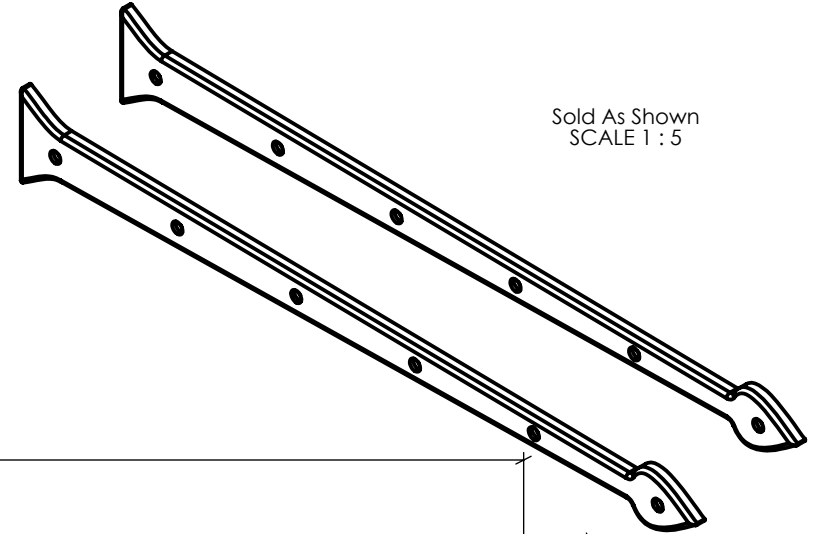

# ALHF37011

Aspen Style Hinge Front 25"  
Cast Aluminum, Textured, Black Powder Coated

Info@LynnCove.com

(800) 975-7089

SCALE: 1:3

Do not scale drawing. All dimensions are nominal (+/- 1/8") and for reference only. Specifications and dimensions are subject to change without notice. 11/29/2016

Sold As Shown  
SCALE 1 : 5