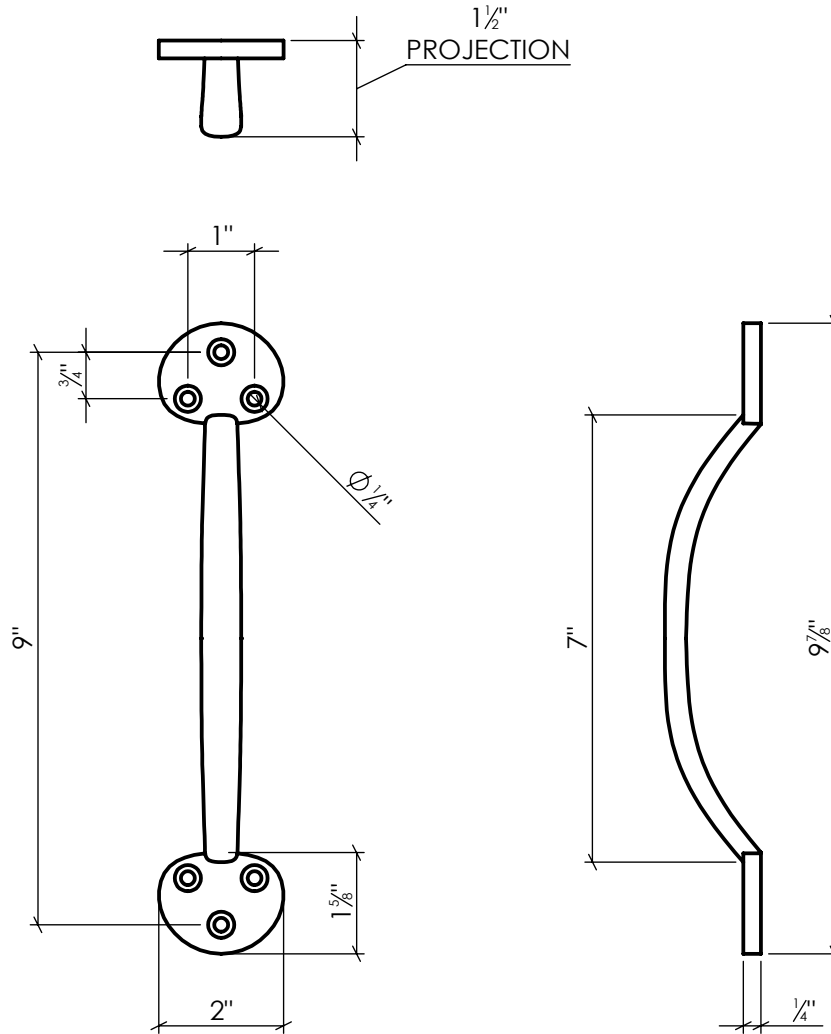

LYNN COVE

Info@LynnCove.com

(800) 975-7089

SCALE: 1:3

Do not scale drawing. All dimensions are nominal (+/- 1/8") and for reference only. Specifications and dimensions are subject to change without notice. 11/29/2016

ALSP1

Suffolk Style Pull Handle
Cast Aluminum, Black Powder Coated

Sold As Shown