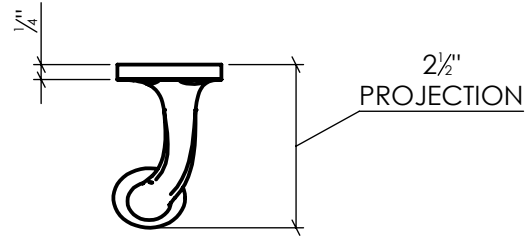

LYNN COVE

ALSQH1

Square Pull Handle
Cast Aluminum, Black Powder Coated

Info@LynnCove.com

(800) 975-7089

SCALE: 1:5

Do not scale drawing. All dimensions are nominal (+/- 1/8") and for reference only. Specifications and dimensions are subject to change without notice. 11/29/2016