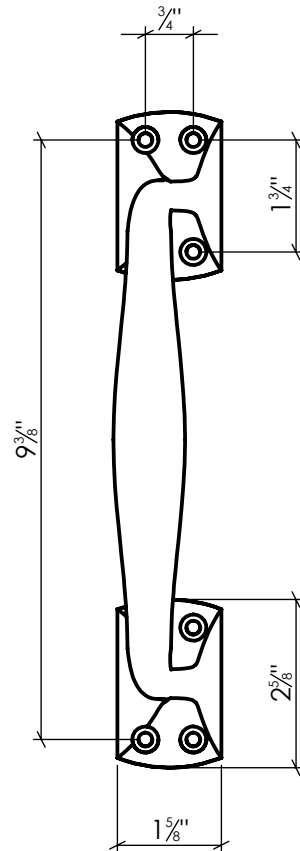

LYNN COVE

ALSQH1

Square Pull Handle
Cast Aluminum, Black Powder Coated

Info@LynnCove.com

(800) 975-7089

SCALE: 1:5

Do not scale drawing. All dimensions are nominal (+/- 1/8") and for reference only. Specifications and dimensions are subject to change without notice. 11/29/2016