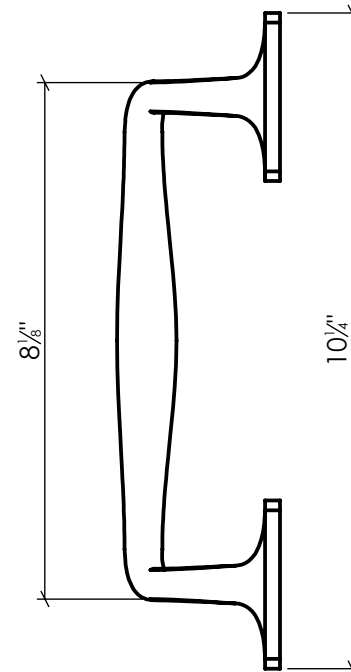

LYNN COVE

ALSQH1

Square Pull Handle
Cast Aluminum, Black Powder Coated

Info@LynnCove.com

(800) 975-7089

SCALE: 1:5

Do not scale drawing. All dimensions are nominal (+/- 1/8") and for reference only. Specifications and dimensions are subject to change without notice. 11/29/2016

Sold As Shown