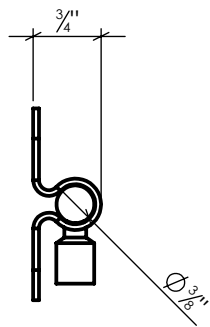

LYNN COVE

BB04SS

Barrel Bolt 4"
Stainless Steel, Black Powder Coated

Info@LynnCove.com

(800) 975-7089

SCALE: 1:2

Do not scale drawing. All dimensions are nominal (+/- 1/8") and for reference only. Specifications and dimensions are subject to change without notice. 11/29/2016