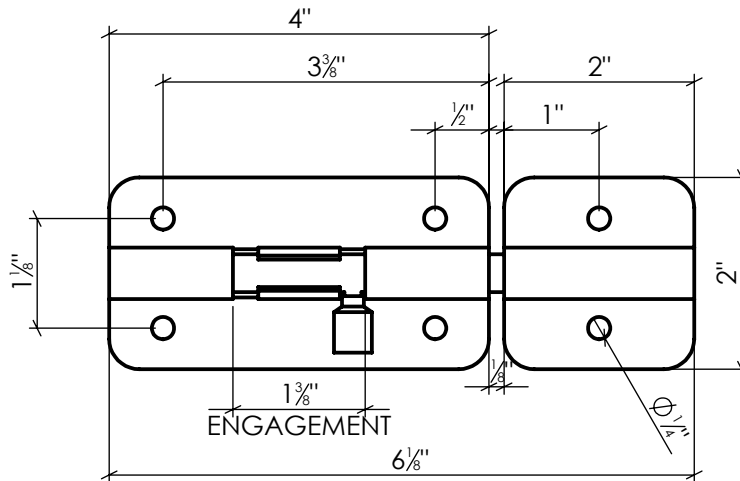

LYNN COVE

BB04SS

Barrel Bolt 4"
Stainless Steel, Black Powder Coated

Info@LynnCove.com

(800) 975-7089

SCALE: 1:2

Do not scale drawing. All dimensions are nominal (+/- 1/8") and for reference only. Specifications and dimensions are subject to change without notice. 11/29/2016