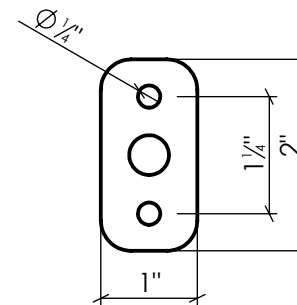

Mortise Receiver