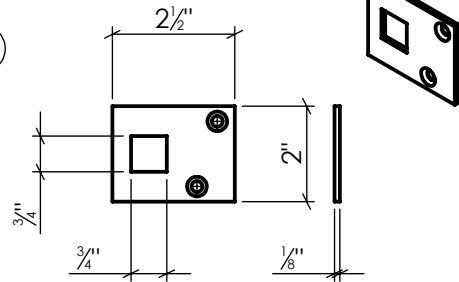

LYNN COVE

EHCBO1

Cane Bolt 20"
Stainless Steel, Black Powder Coated

Info@LynnCove.com

(800) 975-7089

SCALE: 1:4

Do not scale drawing. All dimensions are nominal (+/- 1/8") and for reference only. Specifications and dimensions are subject to change without notice. 11/29/2016

3 Keeper Options

①

②

③

Sold As Shown