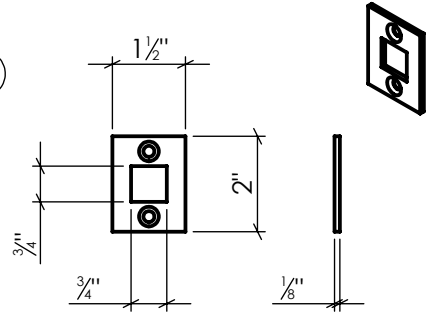

LYNN COVE

EHCBO1

Cane Bolt 20"
Stainless Steel, Black Powder Coated

Info@LynnCove.com

(800) 975-7089

SCALE: 1:4

Do not scale drawing. All dimensions are nominal (+/- 1/8") and for reference only. Specifications and dimensions are subject to change without notice. 11/29/2016

3 Keeper Options

①