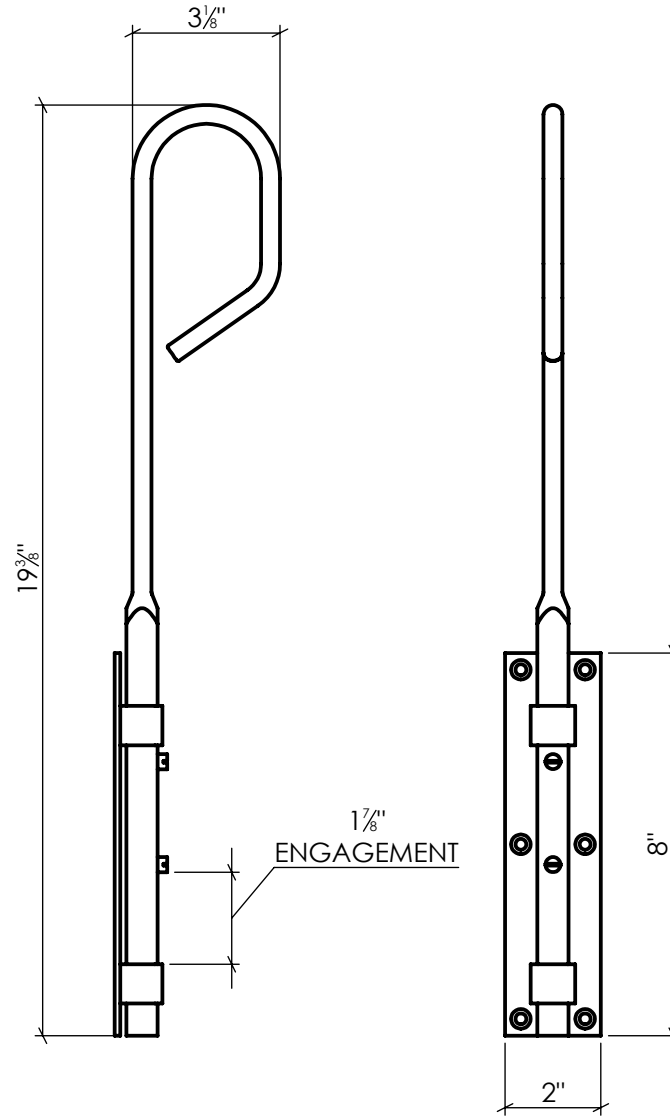

# EHCBO1

Cane Bolt 20"  
Stainless Steel, Black Powder Coated

Info@LynnCove.com

(800) 975-7089

SCALE: 1:4

Do not scale drawing. All dimensions are nominal (+/- 1/8") and for reference only. Specifications and dimensions are subject to change without notice. 11/29/2016

## 3 Keeper Options

①

②

③

Sold As Shown