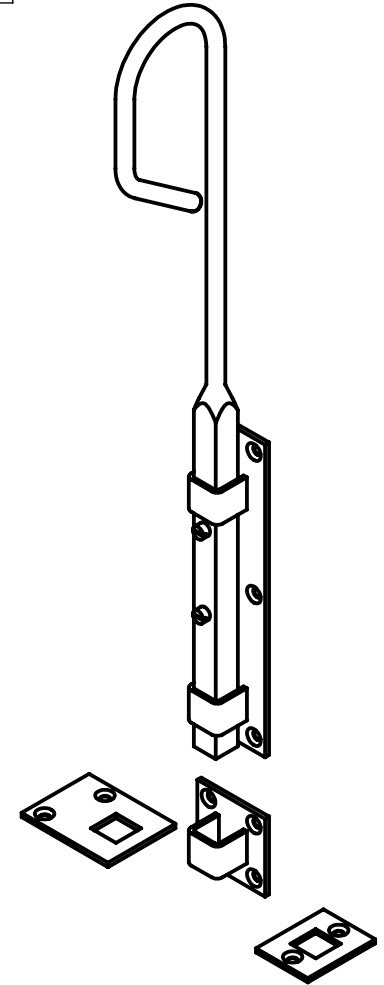

# EHCBO1

Cane Bolt 20"  
Stainless Steel, Black Powder Coated

Info@LynnCove.com

(800) 975-7089

SCALE: 1:4

Do not scale drawing. All dimensions are nominal (+/- 1/8") and for reference only. Specifications and dimensions are subject to change without notice. 11/29/2016

## 3 Keeper Options

①

②

③

Sold As Shown