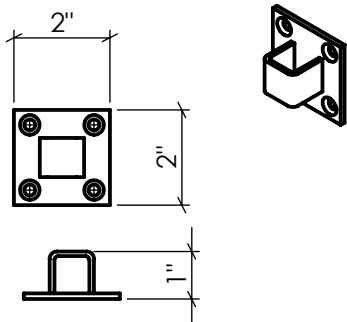

# EHCBO1

Cane Bolt 20"  
Stainless Steel, Black Powder Coated

Info@LynnCove.com

(800) 975-7089

SCALE: 1:4

Do not scale drawing. All dimensions are nominal (+/- 1/8") and for reference only. Specifications and dimensions are subject to change without notice. 11/29/2016

## 3 Keeper Options

①

②

③

Sold As Shown