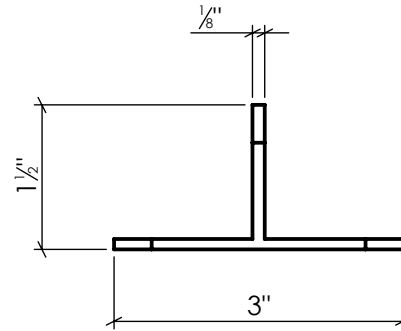

LYNN COVE

EHGS02

"T" Gate Stop
Stainless Steel, Black Powder Coated

Info@LynnCove.com

(800) 975-7089

SCALE: 1:2

Do not scale drawing. All dimensions are nominal (+/- 1/8") and for reference only. Specifications and dimensions are subject to change without notice. 10/20/2016