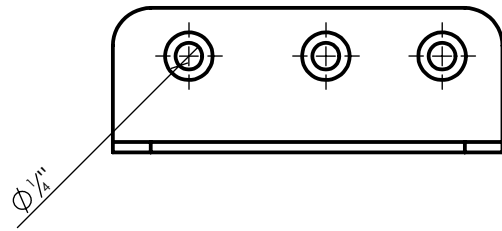

LYNN COVE

EHGS02

"T" Gate Stop
Stainless Steel, Black Powder Coated

Info@LynnCove.com

(800) 975-7089

SCALE: 1:2

Do not scale drawing. All dimensions are nominal (+/- 1/8") and for reference only. Specifications and dimensions are subject to change without notice. 10/20/2016