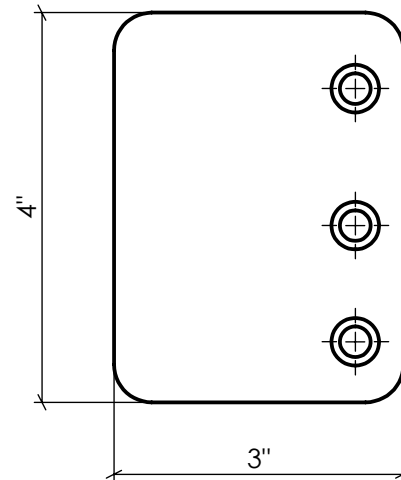

LYNN COVE

EHGS02

"T" Gate Stop
Stainless Steel, Black Powder Coated

Info@LynnCove.com

(800) 975-7089

SCALE: 1:2

Do not scale drawing. All dimensions are nominal (+/- 1/8") and for reference only. Specifications and dimensions are subject to change without notice. 10/20/2016