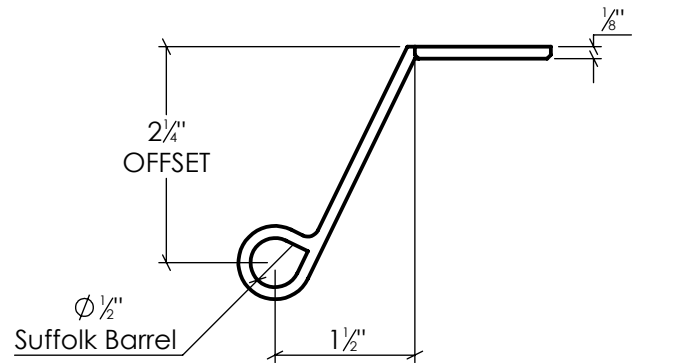

**LYNN COVE**

Info@LynnCove.com

(800) 975-7089

SCALE: 1:2

Do not scale drawing. All dimensions are nominal (+/- 1/8") and for reference only. Specifications and dimensions are subject to change without notice. 12/8/2016

# EHSS225

Suffolk Style Center Hinge - 2 1/4" Offset  
Stainless Steel, Black Powder Coated

Sold As Shown