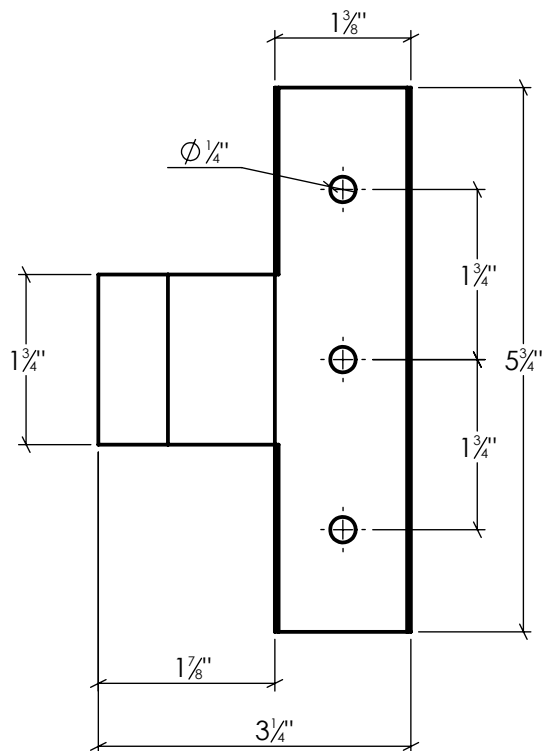

**LYNN COVE**

Info@LynnCove.com

(800) 975-7089

SCALE: 1:2

Do not scale drawing. All dimensions are nominal (+/- 1/8") and for reference only. Specifications and dimensions are subject to change without notice. 12/8/2016

# EHSS225

Suffolk Style Center Hinge - 2 1/4" Offset  
Stainless Steel, Black Powder Coated

Sold As Shown