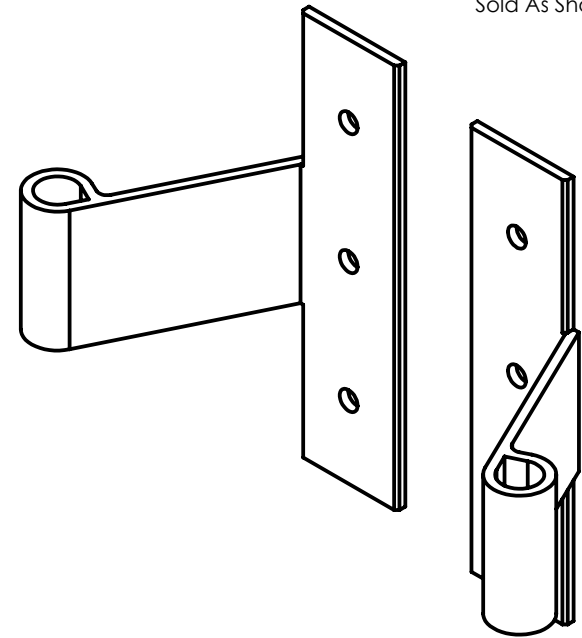

**LYNN COVE**

Info@LynnCove.com

(800) 975-7089

SCALE: 1:2

Do not scale drawing. All dimensions are nominal (+/- 1/8") and for reference only. Specifications and dimensions are subject to change without notice. 12/8/2016

# EHSS225

Suffolk Style Center Hinge - 2 1/4" Offset  
Stainless Steel, Black Powder Coated

Sold As Shown