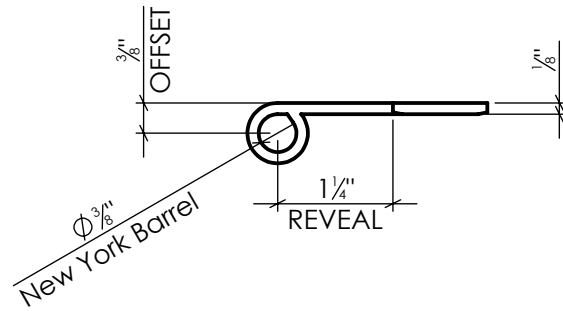

LYNN COVE

EHNYC000

NY Style Center Hinge - 0" Offset
Carbon Steel, Galvanized, Black Powder Coated

Info@LynnCove.com

(800) 975-7089

SCALE: 1:2

Do not scale drawing. All dimensions are nominal (+/- 1/8") and for reference only. Specifications and dimensions are subject to change without notice. 10/20/2016