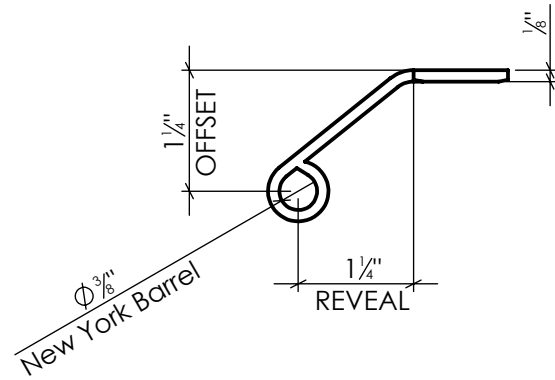

LYNN COVE

EHNYC125

NY Style Center Hinge - 1 1/4" Offset
Carbon Steel, Galvanized, Black Powder Coated

Info@LynnCove.com

(800) 975-7089

SCALE: 1:2

Do not scale drawing. All dimensions are nominal (+/- 1/8") and for reference only. Specifications and dimensions are subject to change without notice. 7/18/2017