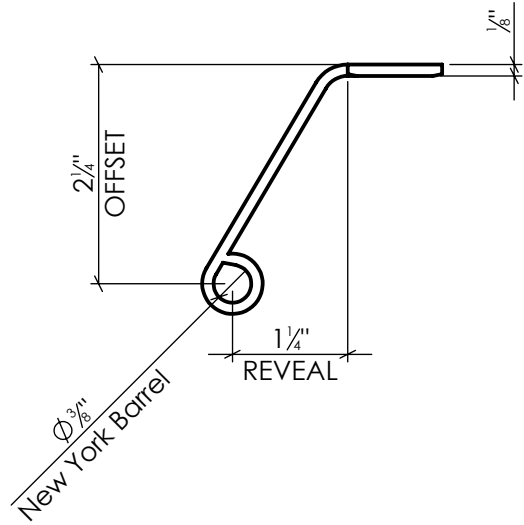

LYNN COVE

EHNYC225

NY Style Center Hinge - 2 1/4" Offset
Carbon Steel, Galvanized, Black Powder Coated

Info@LynnCove.com

(800) 975-7089

SCALE: 1:2

Do not scale drawing. All dimensions are nominal (+/- 1/8") and for reference only. Specifications and dimensions are subject to change without notice. 7/18/2017

Sold As Shown