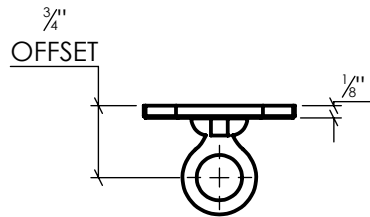

LYNN COVE

EHPR075

Rounded Pintle - 3/4" Offset
Carbon Steel, Galvanized, Black Powder Coated

Info@LynnCove.com

(800) 975-7089

SCALE: 1:2

Do not scale drawing. All dimensions are nominal (+/- 1/8") and for reference only. Specifications and dimensions are subject to change without notice. 11/29/2016