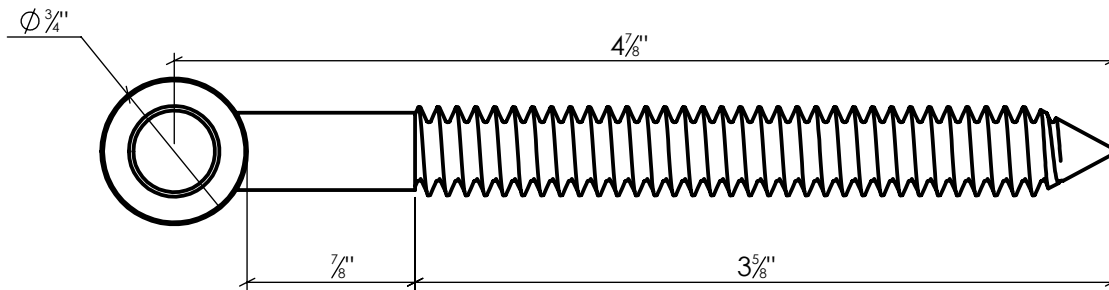

# EPSCCS4

Adjustable Lag Pintle 4"  
Carbon Steel, Galvanized, Black Powder Coated

Info@LynnCove.com

(800) 975-7089

SCALE: 1:1

Do not scale drawing. All dimensions are nominal (+/- 1/8") and for reference only. Specifications and dimensions are subject to change without notice. 11/29/2016

SCALE 1:2  
Sold As Shown