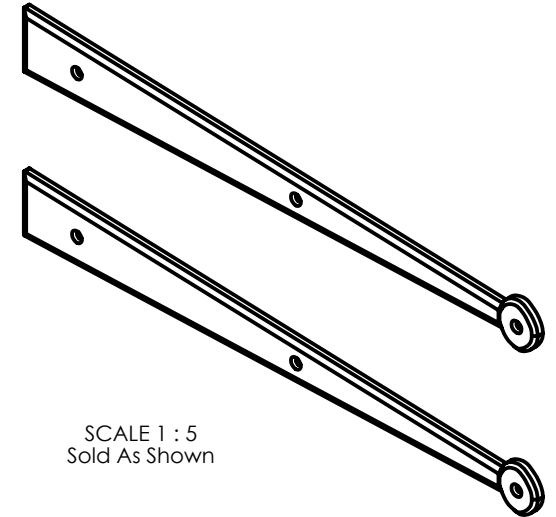

# AL418F

Suffolk Style Hinge Front 19"  
Cast Aluminum, Smooth, Black Powder Coated

Info@LynnCove.com

(800) 975-7089

SCALE: 1:3

Do not scale drawing. All dimensions are nominal (+/- 1/8") and for reference only. Specifications and dimensions are subject to change without notice. 11/29/2016

SCALE 1 : 5  
Sold As Shown

LYNN COVE

Info@LynnCove.com

(800) 975-7089

SCALE: 1:3

Do not scale drawing. All dimensions are nominal (+/- 1/8") and for reference only. Specifications and dimensions are subject to change without notice. 11/29/2016