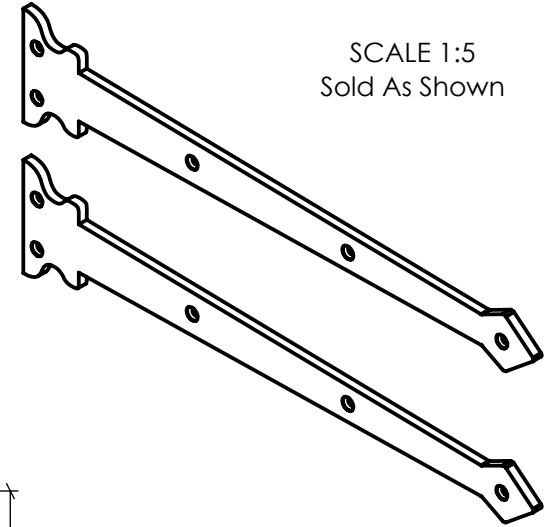

LYNN COVE

ALHF001

Colonial Hinge Front 19"
Cast Aluminum, Black Powder Coated

Info@LynnCove.com

(800) 975-7089

SCALE: 1:3

Do not scale drawing. All dimensions are nominal (+/- 1/8") and for reference only. Specifications and dimensions are subject to change without notice. 11/29/2016

LYNN COVE

ALRH155

Traditional Ring Handle
Cast Aluminum, Black Powder Coated

Info@LynnCove.com

(800) 975-7089

SCALE: 1:2

Do not scale drawing. All dimensions are nominal (+/- 1/8") and for reference only. Specifications and dimensions are subject to change without notice. 11/29/2016