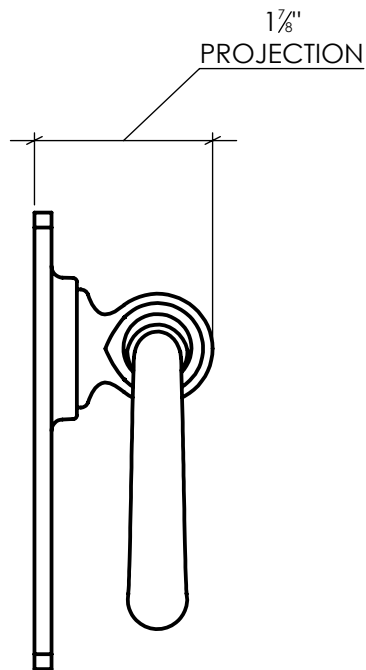

LYNN COVE

ALRH155

Traditional Ring Handle
Cast Aluminum, Black Powder Coated

Info@LynnCove.com

(800) 975-7089

SCALE: 1:2

Do not scale drawing. All dimensions are nominal (+/- 1/8") and for reference only. Specifications and dimensions are subject to change without notice. 11/29/2016