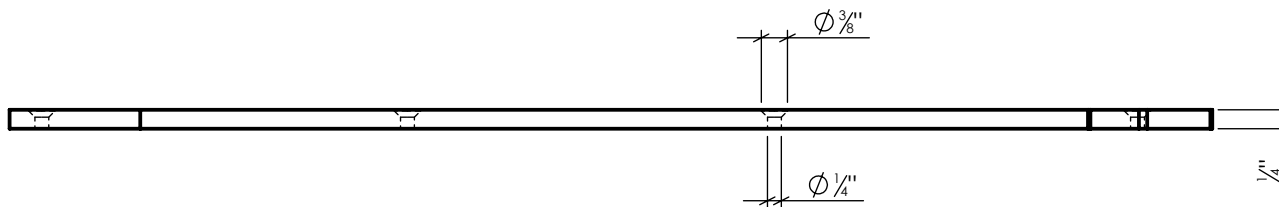

LYNN COVE

ALHF001

Colonial Hinge Front 19"
Cast Aluminum, Black Powder Coated

Info@LynnCove.com

(800) 975-7089

SCALE: 1:3

Do not scale drawing. All dimensions are nominal (+/- 1/8") and for reference only. Specifications and dimensions are subject to change without notice. 11/29/2016

LYNN COVE

ALRH155

Traditional Ring Handle
Cast Aluminum, Black Powder Coated

Info@LynnCove.com

(800) 975-7089

SCALE: 1:2

Do not scale drawing. All dimensions are nominal (+/- 1/8") and for reference only. Specifications and dimensions are subject to change without notice. 11/29/2016