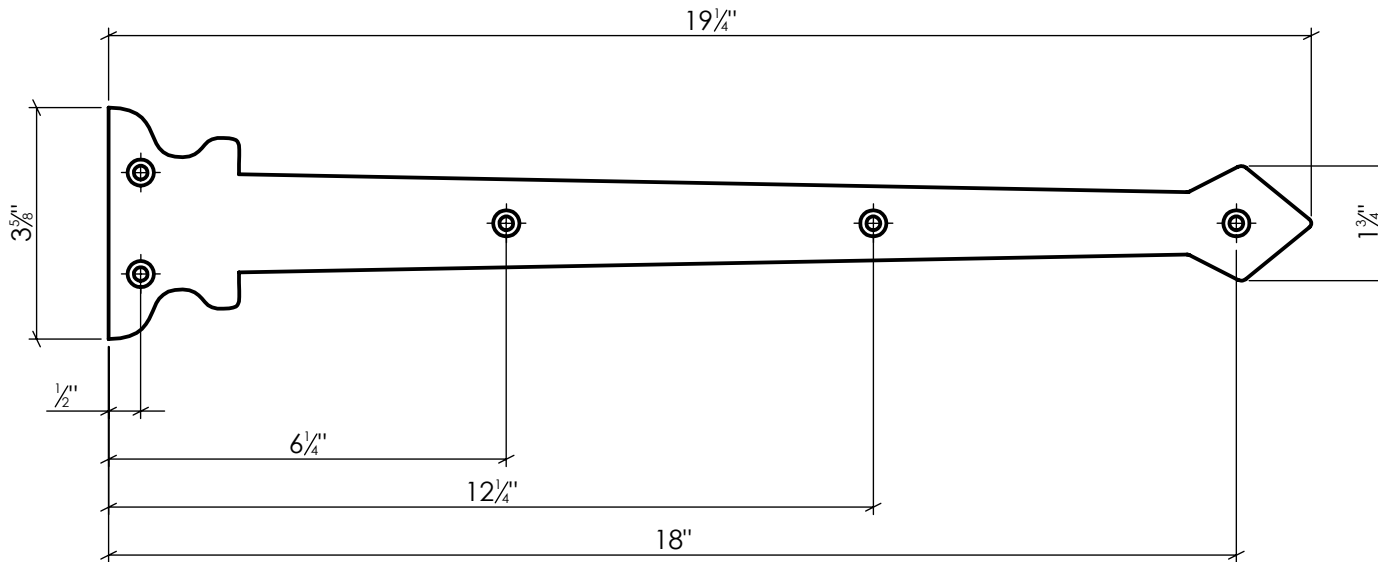

LYNN COVE

ALHF001

Colonial Hinge Front 19"
Cast Aluminum, Black Powder Coated

Info@LynnCove.com

(800) 975-7089

SCALE: 1:3

Do not scale drawing. All dimensions are nominal (+/- 1/8") and for reference only. Specifications and dimensions are subject to change without notice. 11/29/2016

LYNN COVE

ALRH155

Traditional Ring Handle
Cast Aluminum, Black Powder Coated

Info@LynnCove.com

(800) 975-7089

SCALE: 1:2

Do not scale drawing. All dimensions are nominal (+/- 1/8") and for reference only. Specifications and dimensions are subject to change without notice. 11/29/2016