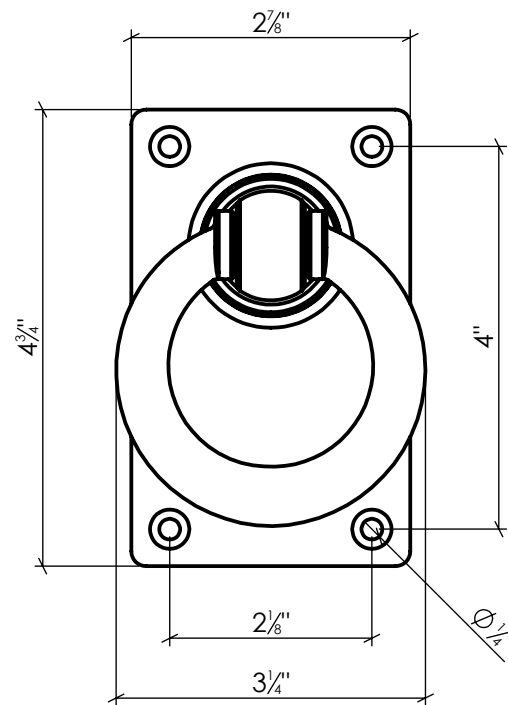

LYNN COVE

ALRH155

Traditional Ring Handle
Cast Aluminum, Black Powder Coated

Info@LynnCove.com

(800) 975-7089

SCALE: 1:2

Do not scale drawing. All dimensions are nominal (+/- 1/8") and for reference only. Specifications and dimensions are subject to change without notice. 11/29/2016