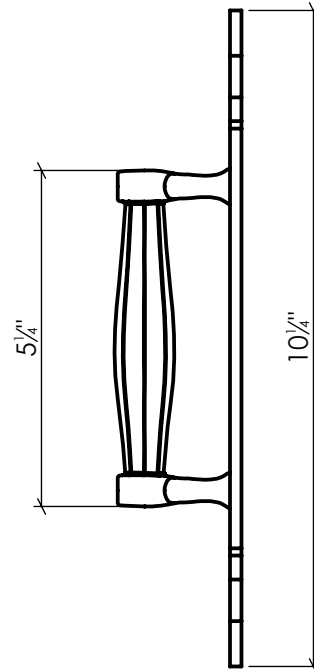

LYNN COVE

ALGH223

French Pull Handle - Reversible
Cast Aluminum, Textured, Black Powder Coated

Info@LynnCove.com

(800) 975-7089

SCALE: 1:3

Do not scale drawing. All dimensions are nominal (+/- 1/8") and for reference only. Specifications and dimensions are subject to change without notice. 11/29/2016

SCALE 1:2
Sold As Shown

LYNN COVE

ALHFFL18

Fleur De Lys Hinge Front 18"
Cast Aluminum, Textured, Black Powder Coated

Info@LynnCove.com

(800) 975-7089

SCALE: 1:3

Do not scale drawing. All dimensions are nominal (+/- 1/8") and for reference only. Specifications and dimensions are subject to change without notice. 11/29/2016

SCALE 1 : 5
Sold As Shown