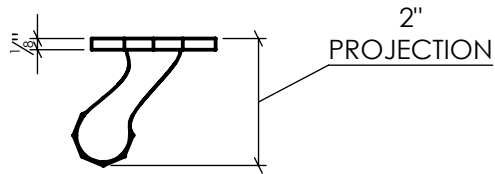

LYNN COVE

ALGH223

French Pull Handle - Reversible
Cast Aluminum, Textured, Black Powder Coated

Info@LynnCove.com

(800) 975-7089

SCALE: 1:3

Do not scale drawing. All dimensions are nominal (+/- 1/8") and for reference only. Specifications and dimensions are subject to change without notice. 11/29/2016

SCALE 1:2
Sold As Shown

LYNN COVE

ALHFFL18

Fleur De Lys Hinge Front 18"
Cast Aluminum, Textured, Black Powder Coated

Info@LynnCove.com

(800) 975-7089

SCALE: 1:3

Do not scale drawing. All dimensions are nominal (+/- 1/8") and for reference only. Specifications and dimensions are subject to change without notice. 11/29/2016