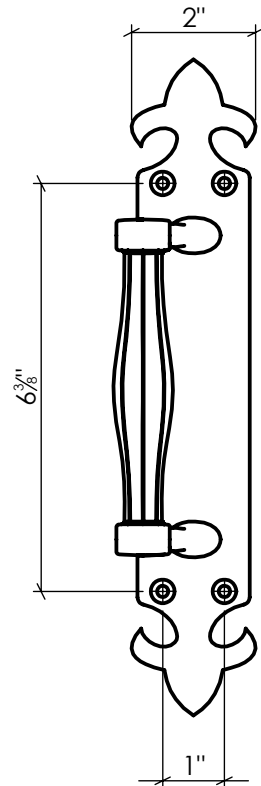

LYNN COVE

ALGH223

French Pull Handle - Reversible
Cast Aluminum, Textured, Black Powder Coated

Info@LynnCove.com

(800) 975-7089

SCALE: 1:3

Do not scale drawing. All dimensions are nominal (+/- 1/8") and for reference only. Specifications and dimensions are subject to change without notice. 11/29/2016

SCALE 1:2
Sold As Shown

LYNN COVE

ALHFFL18

Fleur De Lys Hinge Front 18"
Cast Aluminum, Textured, Black Powder Coated

Info@LynnCove.com

(800) 975-7089

SCALE: 1:3

Do not scale drawing. All dimensions are nominal (+/- 1/8") and for reference only. Specifications and dimensions are subject to change without notice. 11/29/2016

SCALE 1 : 5
Sold As Shown