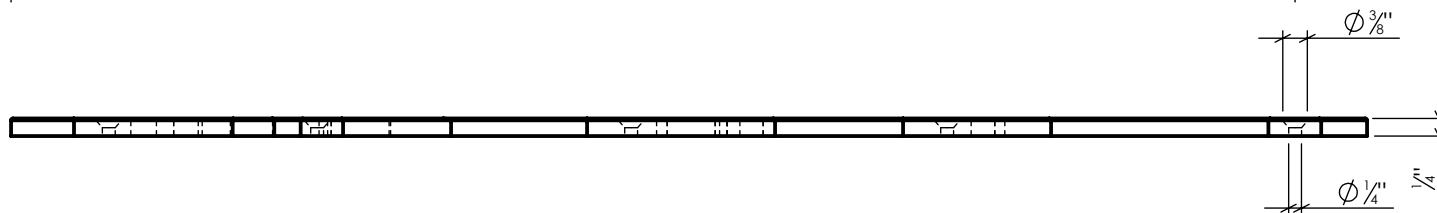

LYNN COVE

ALHF005

Saxon Hinge Front 21"
Cast Aluminum, Textured, Black Powder Coated

Info@LynnCove.com

(800) 975-7089

SCALE: 1:3

Do not scale drawing. All dimensions are nominal (+/- 1/8") and for reference only. Specifications and dimensions are subject to change without notice. 11/29/2016

LYNN COVE

ALRH266

Floral Ring Handle 4"
Cast Aluminum, Black Powder Coated

Info@LynnCove.com

(800) 975-7089

SCALE: 1:2

Do not scale drawing. All dimensions are nominal (+/- 1/8") and for reference only. Specifications and dimensions are subject to change without notice. 11/29/2016