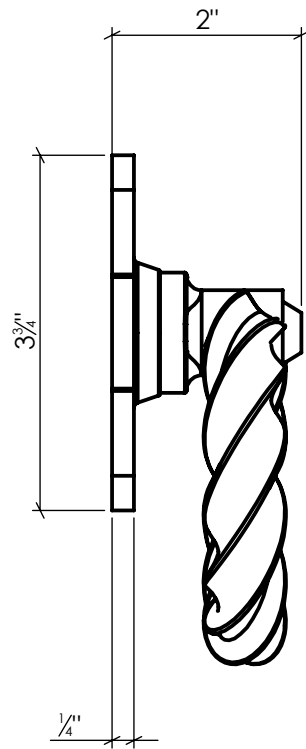

LYNN COVE

ALHF005

Saxon Hinge Front 21"
Cast Aluminum, Textured, Black Powder Coated

Info@LynnCove.com

(800) 975-7089

SCALE: 1:3

Do not scale drawing. All dimensions are nominal (+/- 1/8") and for reference only. Specifications and dimensions are subject to change without notice. 11/29/2016

LYNN COVE

ALRH266

Floral Ring Handle 4"
Cast Aluminum, Black Powder Coated

Info@LynnCove.com

(800) 975-7089

SCALE: 1:2

Do not scale drawing. All dimensions are nominal (+/- 1/8") and for reference only. Specifications and dimensions are subject to change without notice. 11/29/2016