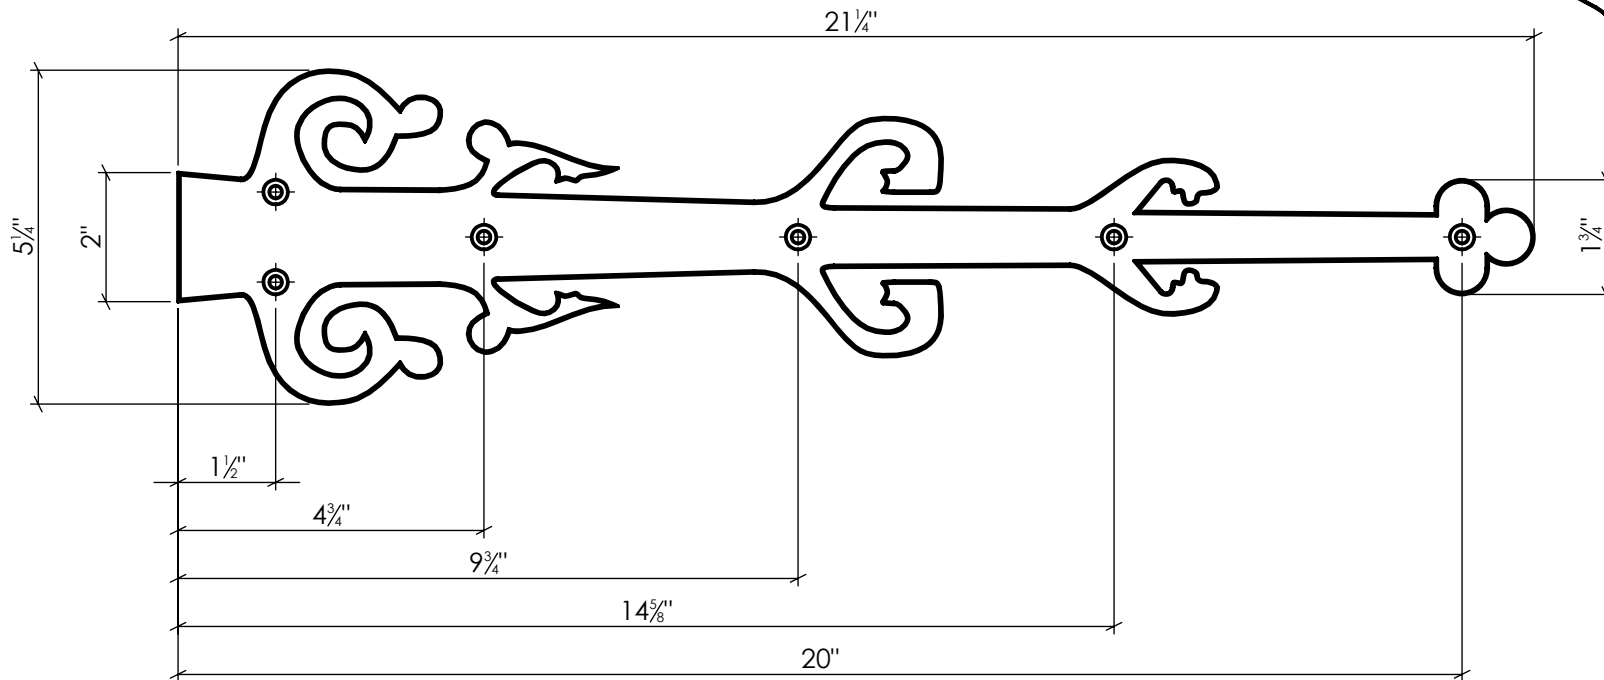

LYNN COVE

ALHF005

Saxon Hinge Front 21"
Cast Aluminum, Textured, Black Powder Coated

Info@LynnCove.com

(800) 975-7089

SCALE: 1:3

Do not scale drawing. All dimensions are nominal (+/- 1/8") and for reference only. Specifications and dimensions are subject to change without notice. 11/29/2016

LYNN COVE

ALRH266

Floral Ring Handle 4"
Cast Aluminum, Black Powder Coated

Info@LynnCove.com

(800) 975-7089

SCALE: 1:2

Do not scale drawing. All dimensions are nominal (+/- 1/8") and for reference only. Specifications and dimensions are subject to change without notice. 11/29/2016