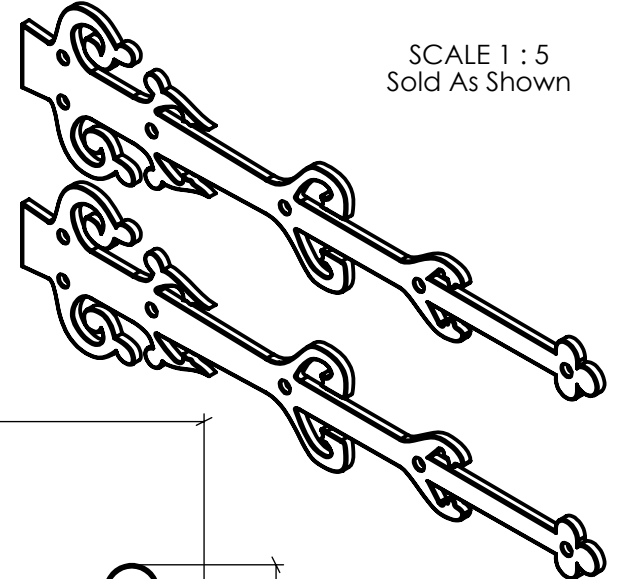

LYNN COVE

ALHF005

Saxon Hinge Front 21"
Cast Aluminum, Textured, Black Powder Coated

Info@LynnCove.com

(800) 975-7089

SCALE: 1:3

Do not scale drawing. All dimensions are nominal (+/- 1/8") and for reference only. Specifications and dimensions are subject to change without notice. 11/29/2016

LYNN COVE

ALRH266

Floral Ring Handle 4"
Cast Aluminum, Black Powder Coated

Info@LynnCove.com

(800) 975-7089

SCALE: 1:2

Do not scale drawing. All dimensions are nominal (+/- 1/8") and for reference only. Specifications and dimensions are subject to change without notice. 11/29/2016