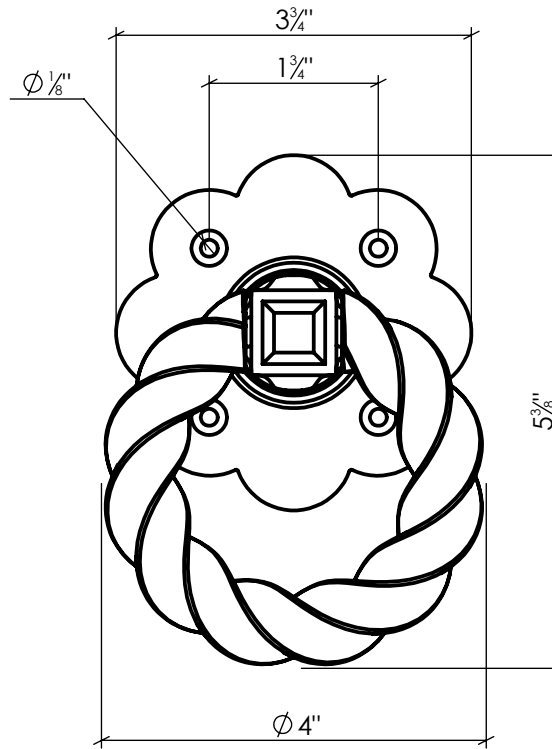

LYNN COVE

ALHF005

Saxon Hinge Front 21"
Cast Aluminum, Textured, Black Powder Coated

Info@LynnCove.com

(800) 975-7089

SCALE: 1:3

Do not scale drawing. All dimensions are nominal (+/- 1/8") and for reference only. Specifications and dimensions are subject to change without notice. 11/29/2016

LYNN COVE

ALRH266

Floral Ring Handle 4"
Cast Aluminum, Black Powder Coated

Info@LynnCove.com

(800) 975-7089

SCALE: 1:2

Do not scale drawing. All dimensions are nominal (+/- 1/8") and for reference only. Specifications and dimensions are subject to change without notice. 11/29/2016