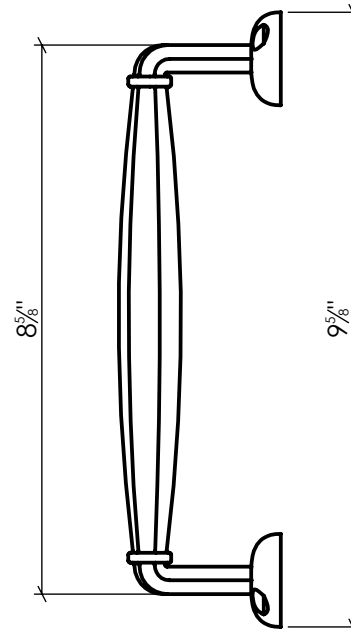

LYNN COVE

ALOVL1

Oval Pull Handle
Cast Aluminum, Black Powder Coated

Info@LynnCove.com

(800) 975-7089

SCALE: 1:3

Do not scale drawing. All dimensions are nominal (+/- 1/8") and for reference only. Specifications and dimensions are subject to change without notice. 11/29/2016