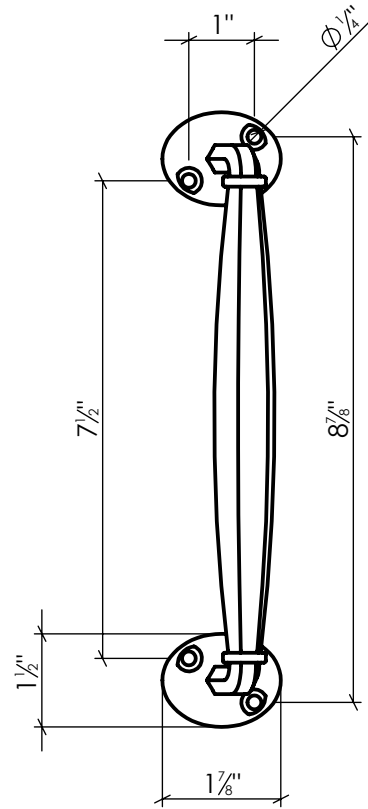

LYNN COVE

ALHF5000

Old English Hinge Front 26"
Cast Aluminum, Textured, Black Powder Coated

Info@LynnCove.com

(800) 975-7089

SCALE: 1:3

Do not scale drawing. All dimensions are nominal (+/- 1/8") and for reference only. Specifications and dimensions are subject to change without notice. 11/29/2016

LYNN COVE

ALOVL1

Oval Pull Handle
Cast Aluminum, Black Powder Coated

Info@LynnCove.com

(800) 975-7089

SCALE: 1:3

Do not scale drawing. All dimensions are nominal (+/- 1/8") and for reference only. Specifications and dimensions are subject to change without notice. 11/29/2016