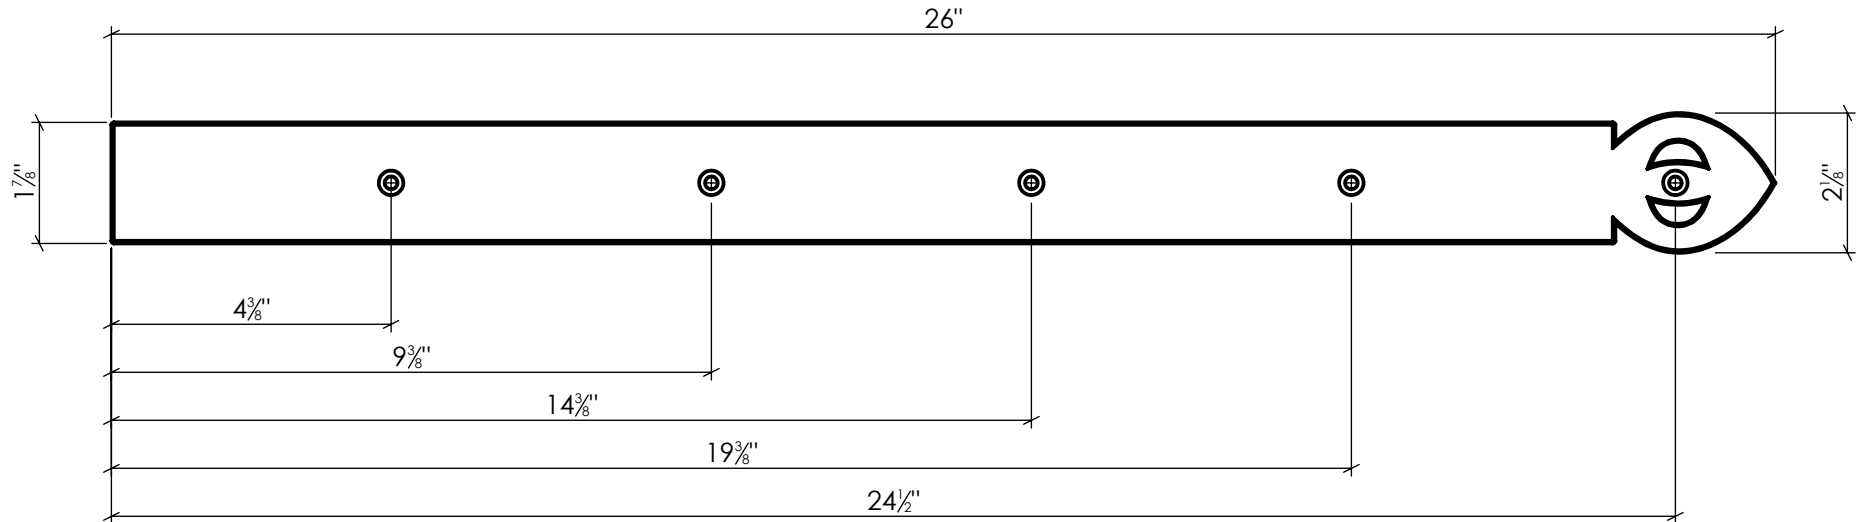

LYNN COVE

ALHF5000

Old English Hinge Front 26"
Cast Aluminum, Textured, Black Powder Coated

Info@LynnCove.com

(800) 975-7089

SCALE: 1:3

Do not scale drawing. All dimensions are nominal (+/- 1/8") and for reference only. Specifications and dimensions are subject to change without notice. 11/29/2016

LYNN COVE

ALOVL1

Oval Pull Handle
Cast Aluminum, Black Powder Coated

Info@LynnCove.com

(800) 975-7089

SCALE: 1:3

Do not scale drawing. All dimensions are nominal (+/- 1/8") and for reference only. Specifications and dimensions are subject to change without notice. 11/29/2016