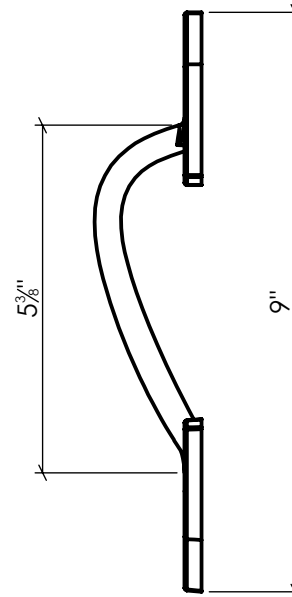

LYNN COVE

Info@LynnCove.com

(800) 975-7089

SCALE: 1:3

Do not scale drawing. All dimensions are nominal (+/- 1/8") and for reference only. Specifications and dimensions are subject to change without notice. 11/29/2016

# AL2099

Fleur De Lys Handle  
Cast Aluminum, Smooth, Black Powder Coated

SCALE 1 : 2  
Sold As Shown

LYNN COVE

# ALHF19912

"L" Hinge Front 13"  
Cast Aluminum, Black Powder Coated

Info@LynnCove.com

(800) 975-7089

SCALE: 1:3

Do not scale drawing. All dimensions are nominal (+/- 1/8") and for reference only. Specifications and dimensions are subject to change without notice. 11/29/2016

SCALE 1:6  
Sold As Shown