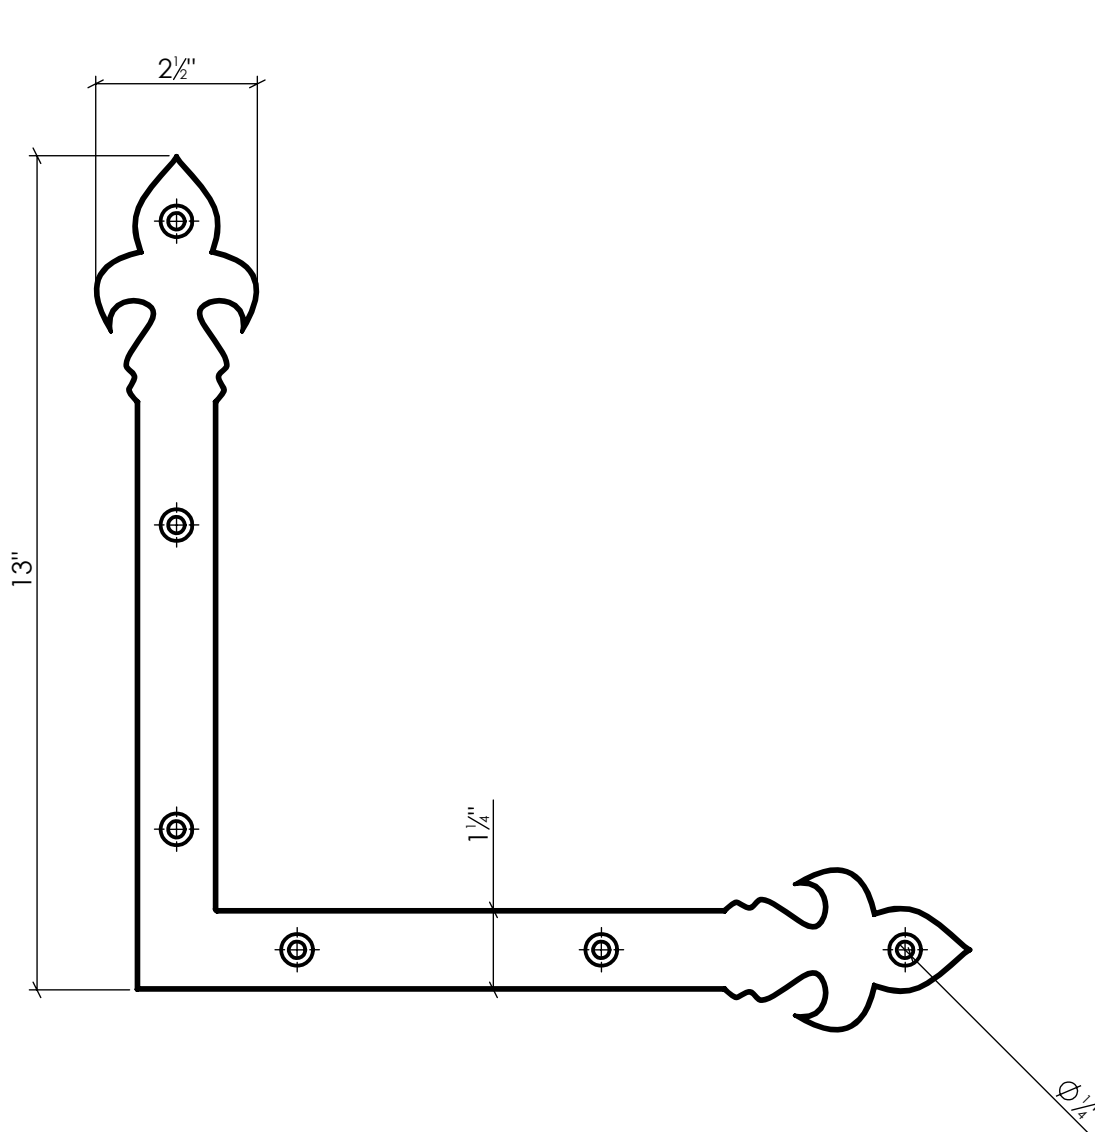

# ALHF19912

"L" Hinge Front 13"  
Cast Aluminum, Black Powder Coated

Info@LynnCove.com

(800) 975-7089

SCALE: 1:3

Do not scale drawing. All dimensions are nominal (+/- 1/8") and for reference only. Specifications and dimensions are subject to change without notice. 11/29/2016

SCALE 1:6  
Sold As Shown