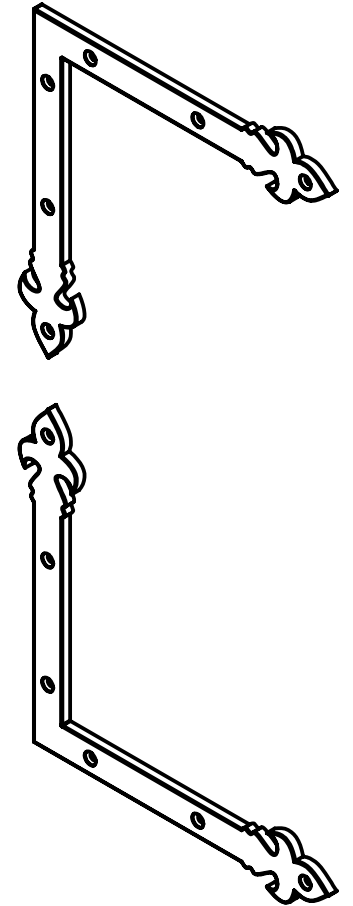

LYNN COVE

Info@LynnCove.com

(800) 975-7089

SCALE: 1:3

Do not scale drawing. All dimensions are nominal (+/- 1/8") and for reference only. Specifications and dimensions are subject to change without notice. 11/29/2016

# AL2099

Fleur De Lys Handle  
Cast Aluminum, Smooth, Black Powder Coated

SCALE 1 : 2  
Sold As Shown

LYNN COVE

# ALHF19912

"L" Hinge Front 13"  
Cast Aluminum, Black Powder Coated

Info@LynnCove.com

(800) 975-7089

SCALE: 1:3

Do not scale drawing. All dimensions are nominal (+/- 1/8") and for reference only. Specifications and dimensions are subject to change without notice. 11/29/2016

SCALE 1:6  
Sold As Shown