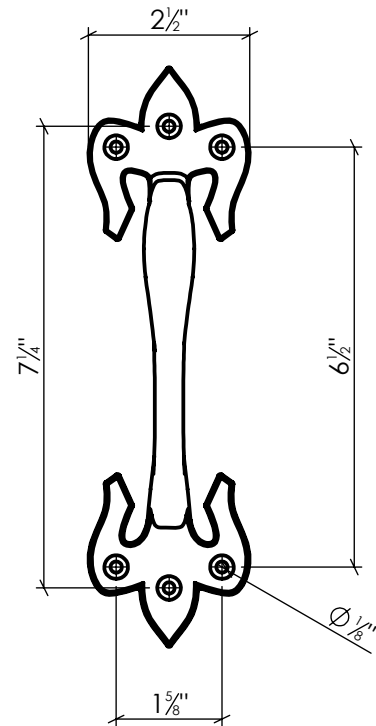

LYNN COVE

Info@LynnCove.com

(800) 975-7089

SCALE: 1:3

Do not scale drawing. All dimensions are nominal (+/- 1/8") and for reference only. Specifications and dimensions are subject to change without notice. 11/29/2016

# AL2099

Fleur De Lys Handle  
Cast Aluminum, Smooth, Black Powder Coated

SCALE 1 : 2  
Sold As Shown

LYNN COVE

# ALHF19912

"L" Hinge Front 13"  
Cast Aluminum, Black Powder Coated

Info@LynnCove.com

(800) 975-7089

SCALE: 1:3

Do not scale drawing. All dimensions are nominal (+/- 1/8") and for reference only. Specifications and dimensions are subject to change without notice. 11/29/2016

SCALE 1:6  
Sold As Shown