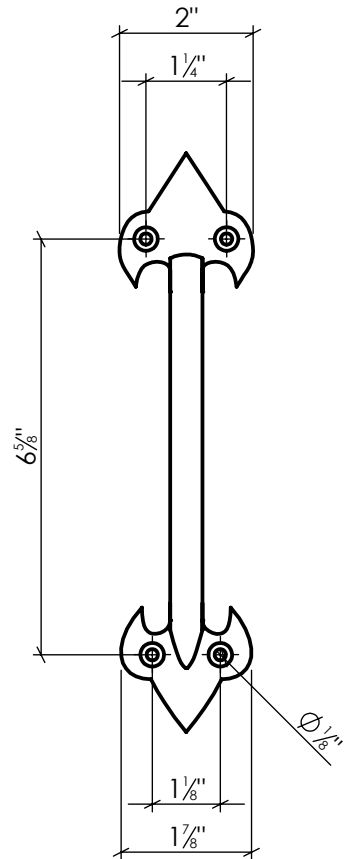

LYNN COVE

ALFDL1

English Tudor Pull Handle
Cast Aluminum, Smooth, Black Powder Coated

Info@LynnCove.com

(800) 975-7089

SCALE: 1:3

Do not scale drawing. All dimensions are nominal (+/- 1/8") and for reference only. Specifications and dimensions are subject to change without notice. 11/29/2016

SCALE 1:4
Sold As Shown

LYNN COVE

ALHF005

Saxon Hinge Front 21"
Cast Aluminum, Textured, Black Powder Coated

Info@LynnCove.com

(800) 975-7089

SCALE: 1:3

Do not scale drawing. All dimensions are nominal (+/- 1/8") and for reference only. Specifications and dimensions are subject to change without notice. 11/29/2016