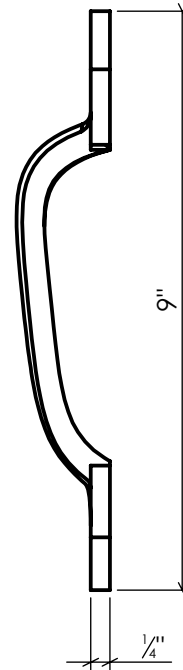

LYNN COVE

ALFDL1

English Tudor Pull Handle
Cast Aluminum, Smooth, Black Powder Coated

Info@LynnCove.com

(800) 975-7089

SCALE: 1:3

Do not scale drawing. All dimensions are nominal (+/- 1/8") and for reference only. Specifications and dimensions are subject to change without notice. 11/29/2016

SCALE 1:4
Sold As Shown

LYNN COVE

ALHF005

Saxon Hinge Front 21"
Cast Aluminum, Textured, Black Powder Coated

Info@LynnCove.com

(800) 975-7089

SCALE: 1:3

Do not scale drawing. All dimensions are nominal (+/- 1/8") and for reference only. Specifications and dimensions are subject to change without notice. 11/29/2016