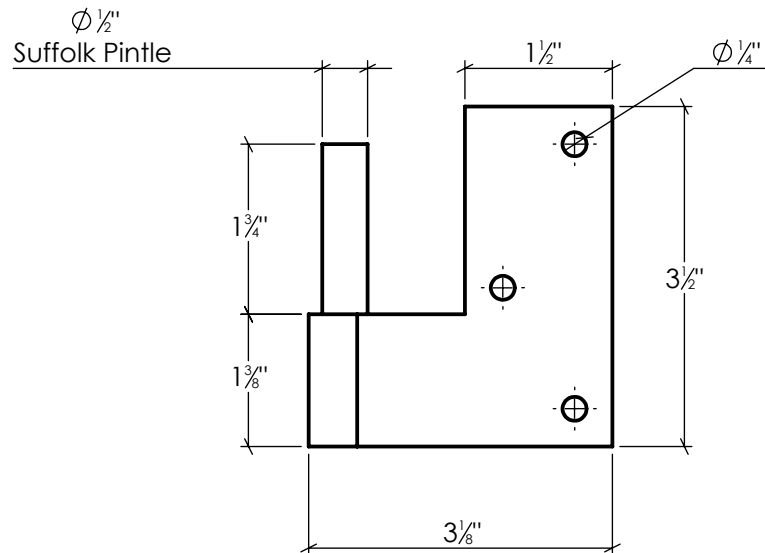

LYNN COVE

LB1SS

Leaf Pintle - 1 1/4" Offset
Stainless Steel, Black Powder Coated

Info@LynnCove.com

(800) 975-7089

SCALE: 1:2

Do not scale drawing. All dimensions are nominal (+/- 1/8") and for reference only. Specifications and dimensions are subject to change without notice. 11/29/2016

Sold As Shown

$\phi \frac{1}{2}$ "
Suffolk Pintle

$\phi \frac{1}{4}$ "