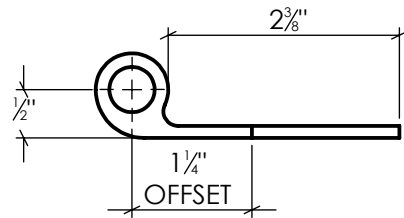

LYNN COVE

LB1SS

Leaf Pintle - 1 1/4" Offset
Stainless Steel, Black Powder Coated

Info@LynnCove.com

(800) 975-7089

SCALE: 1:2

Do not scale drawing. All dimensions are nominal (+/- 1/8") and for reference only. Specifications and dimensions are subject to change without notice. 11/29/2016

Sold As Shown

$\phi \frac{1}{2}$ "
Suffolk Pintle

$\phi \frac{1}{4}$ "