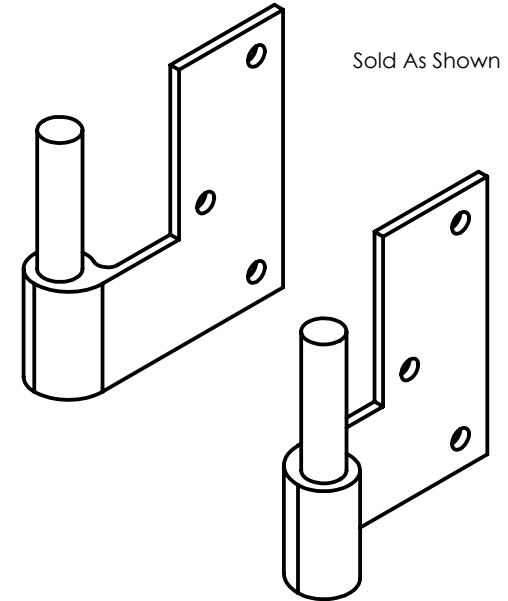

LYNN COVE

LB1SS

Leaf Pintle - 1 1/4" Offset
Stainless Steel, Black Powder Coated

Info@LynnCove.com

(800) 975-7089

SCALE: 1:2

Do not scale drawing. All dimensions are nominal (+/- 1/8") and for reference only. Specifications and dimensions are subject to change without notice. 11/29/2016

Sold As Shown

$\phi \frac{1}{2}$ "
Suffolk Pintle

$\phi \frac{1}{4}$ "