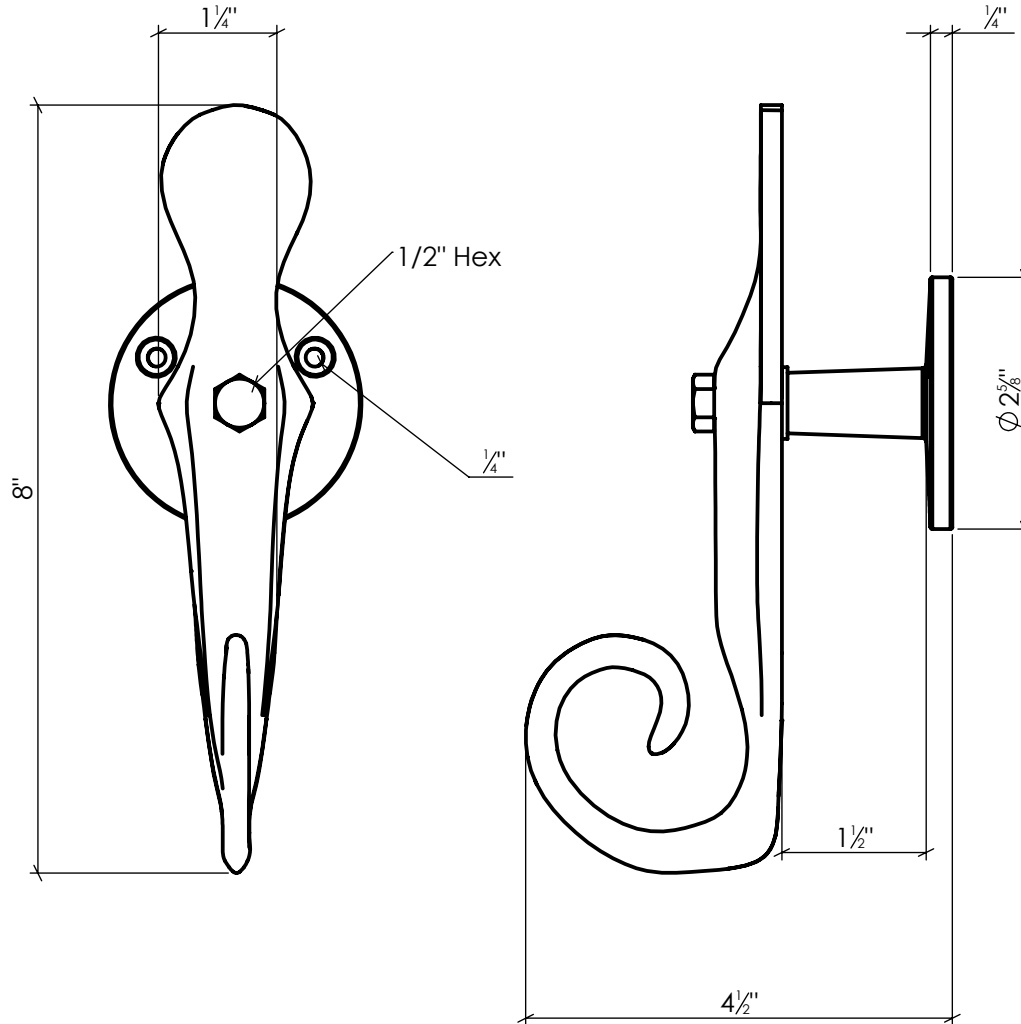

LYNN COVE

RT3P

Protruding Rat Tail Stay - Plate Mount
Cast Aluminum, Black Powder Coated

Info@LynnCove.com

(800) 975-7089

SCALE: 1:2

Do not scale drawing. All dimensions are nominal (+/- 1/8") and for reference only. Specifications and dimensions are subject to change without notice. 7/21/2017

SCALE 1:4
Sold As Shown